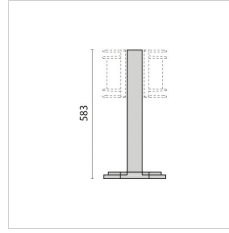

000428
Post 27 H800