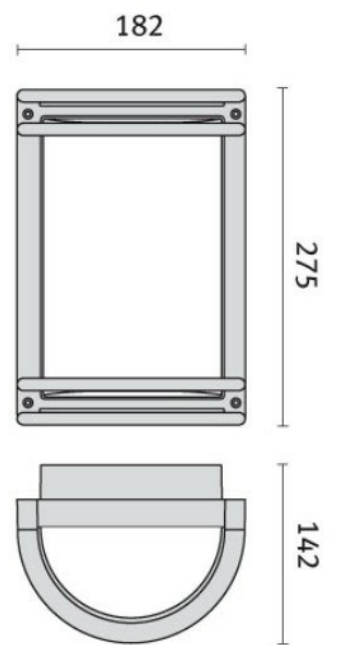

NIKKO+27 LED

Part number	3014136
Lampholder:	LED
Light Source:	LED
Wattage:	13,5 W
Finish:	WH-87 / White / Textured
Insulation class:	I
Degree of protection:	IP65
IK-J-xxIP:	IK06 1J xx3
CRI:	80
Kelvin:	3000
Optic:	SYMMETRIC EXTRA WIDE REFLECTOR
Lightsource lumen output:	912 lm
Luminaire lumen output:	546 lm
L:	L80
B:	B10
Lifetime:	50000 h
Ta MIN luminaire:	-10°
Ta MAX luminaire:	25°

Description

Photometric data

Technical drawings

Wall, ceiling and post mounted luminaire for indoor and outdoor lighting, comprising:

- Die-cast painted aluminium housing and trim
- Pressed glass diffuser, white painted inside, secured with the ring
- Foam silicone gasket
- Stainless steel locking screws
- Photometric data measure according to UNI EN 13032-4 and IES LM-79-08