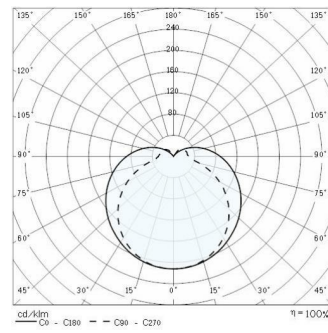

NIKKO+27 LED

Part number	3014136
Lampholder:	LED
Light Source:	LED
Wattage:	13,5 W
Finish:	WH-87 / White / Textured
Insulation class:	I
Degree of protection:	IP65
IK-J-xxIP:	IK06 1J xx3
CRI:	80
Kelvin:	3000
Optic:	SYMMETRIC EXTRA WIDE REFLECTOR
Lightsource lumen output:	912 lm
Luminaire lumen output:	546 lm
L:	L80
B:	B10
Lifetime:	50000 h
Ta MIN luminaire:	-10°
Ta MAX luminaire:	25°

Description

Photometric data

Technical drawings

Wall, ceiling and post mounted luminaire for indoor and outdoor lighting, comprising:

- Die-cast painted aluminium housing and trim
- Pressed glass diffuser, white painted inside, secured with the ring
- Foam silicone gasket
- Stainless steel locking screws
- Photometric data measure according to UNI EN 13032-4 and IES LM-79-08