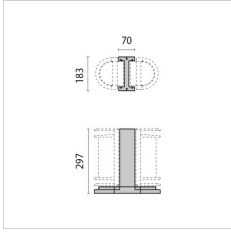

OPTIONAL ACCESSORIES

NIKKO+27

000424
Post 27 H265